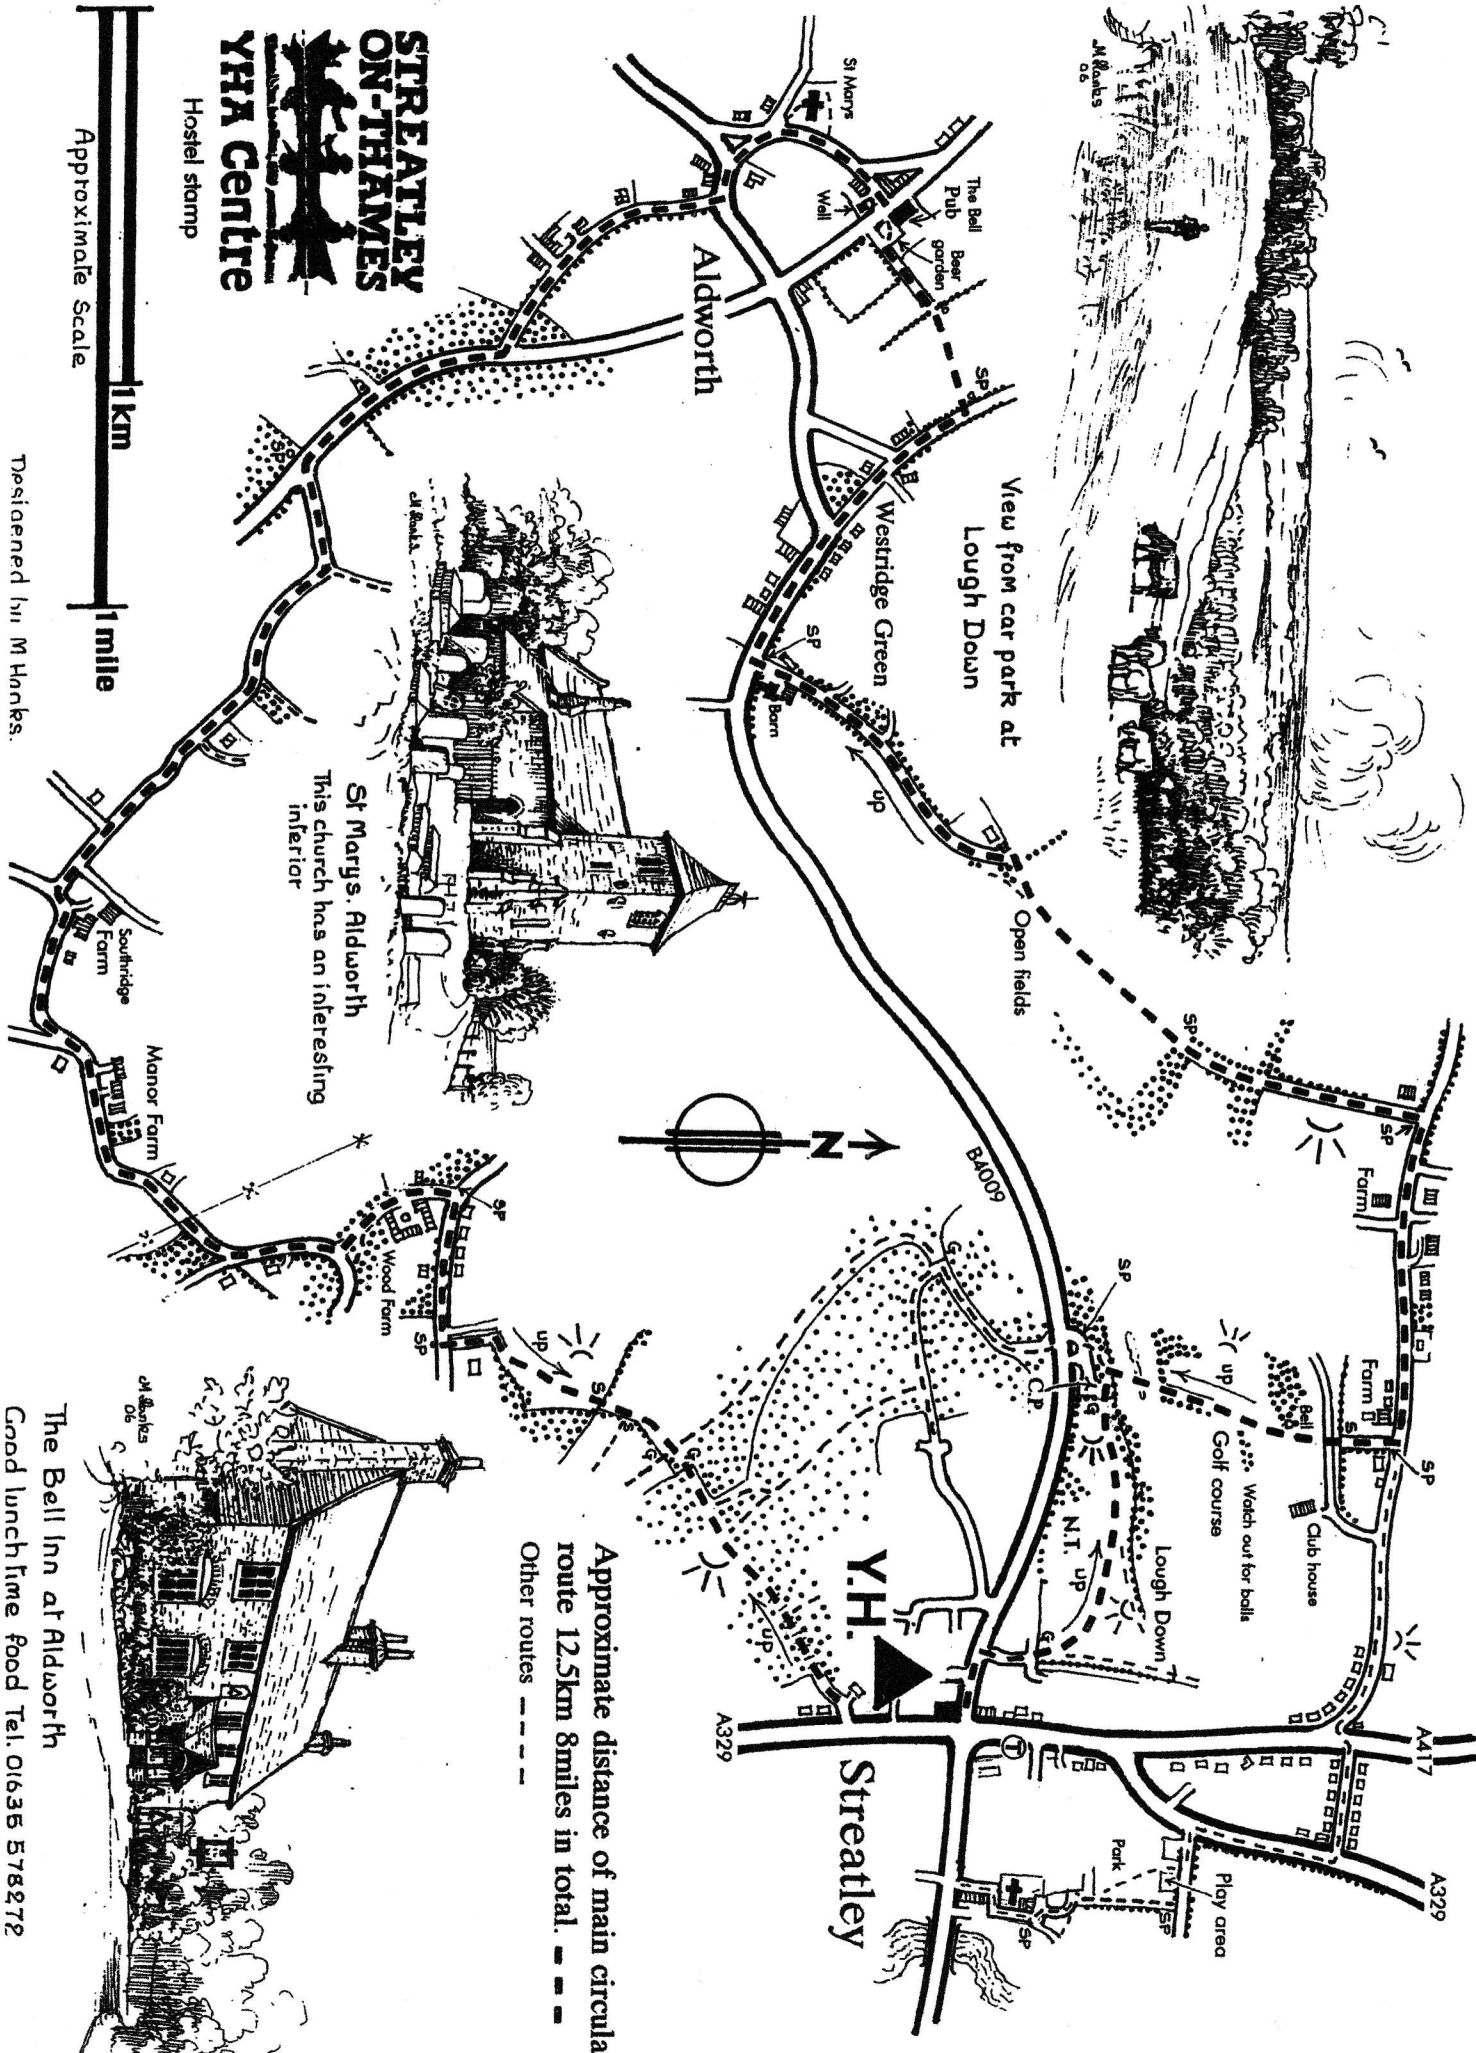

View from car park at Lough Down

**STREATLEY ON-THAMES YHA Centre**

Hostel stamp

Approximate Scale

St Mary's, Aldworth  
This church has an interesting interior

Approximate distance of main circular route 12.5km 8miles in total. ---  
Other routes - - - -