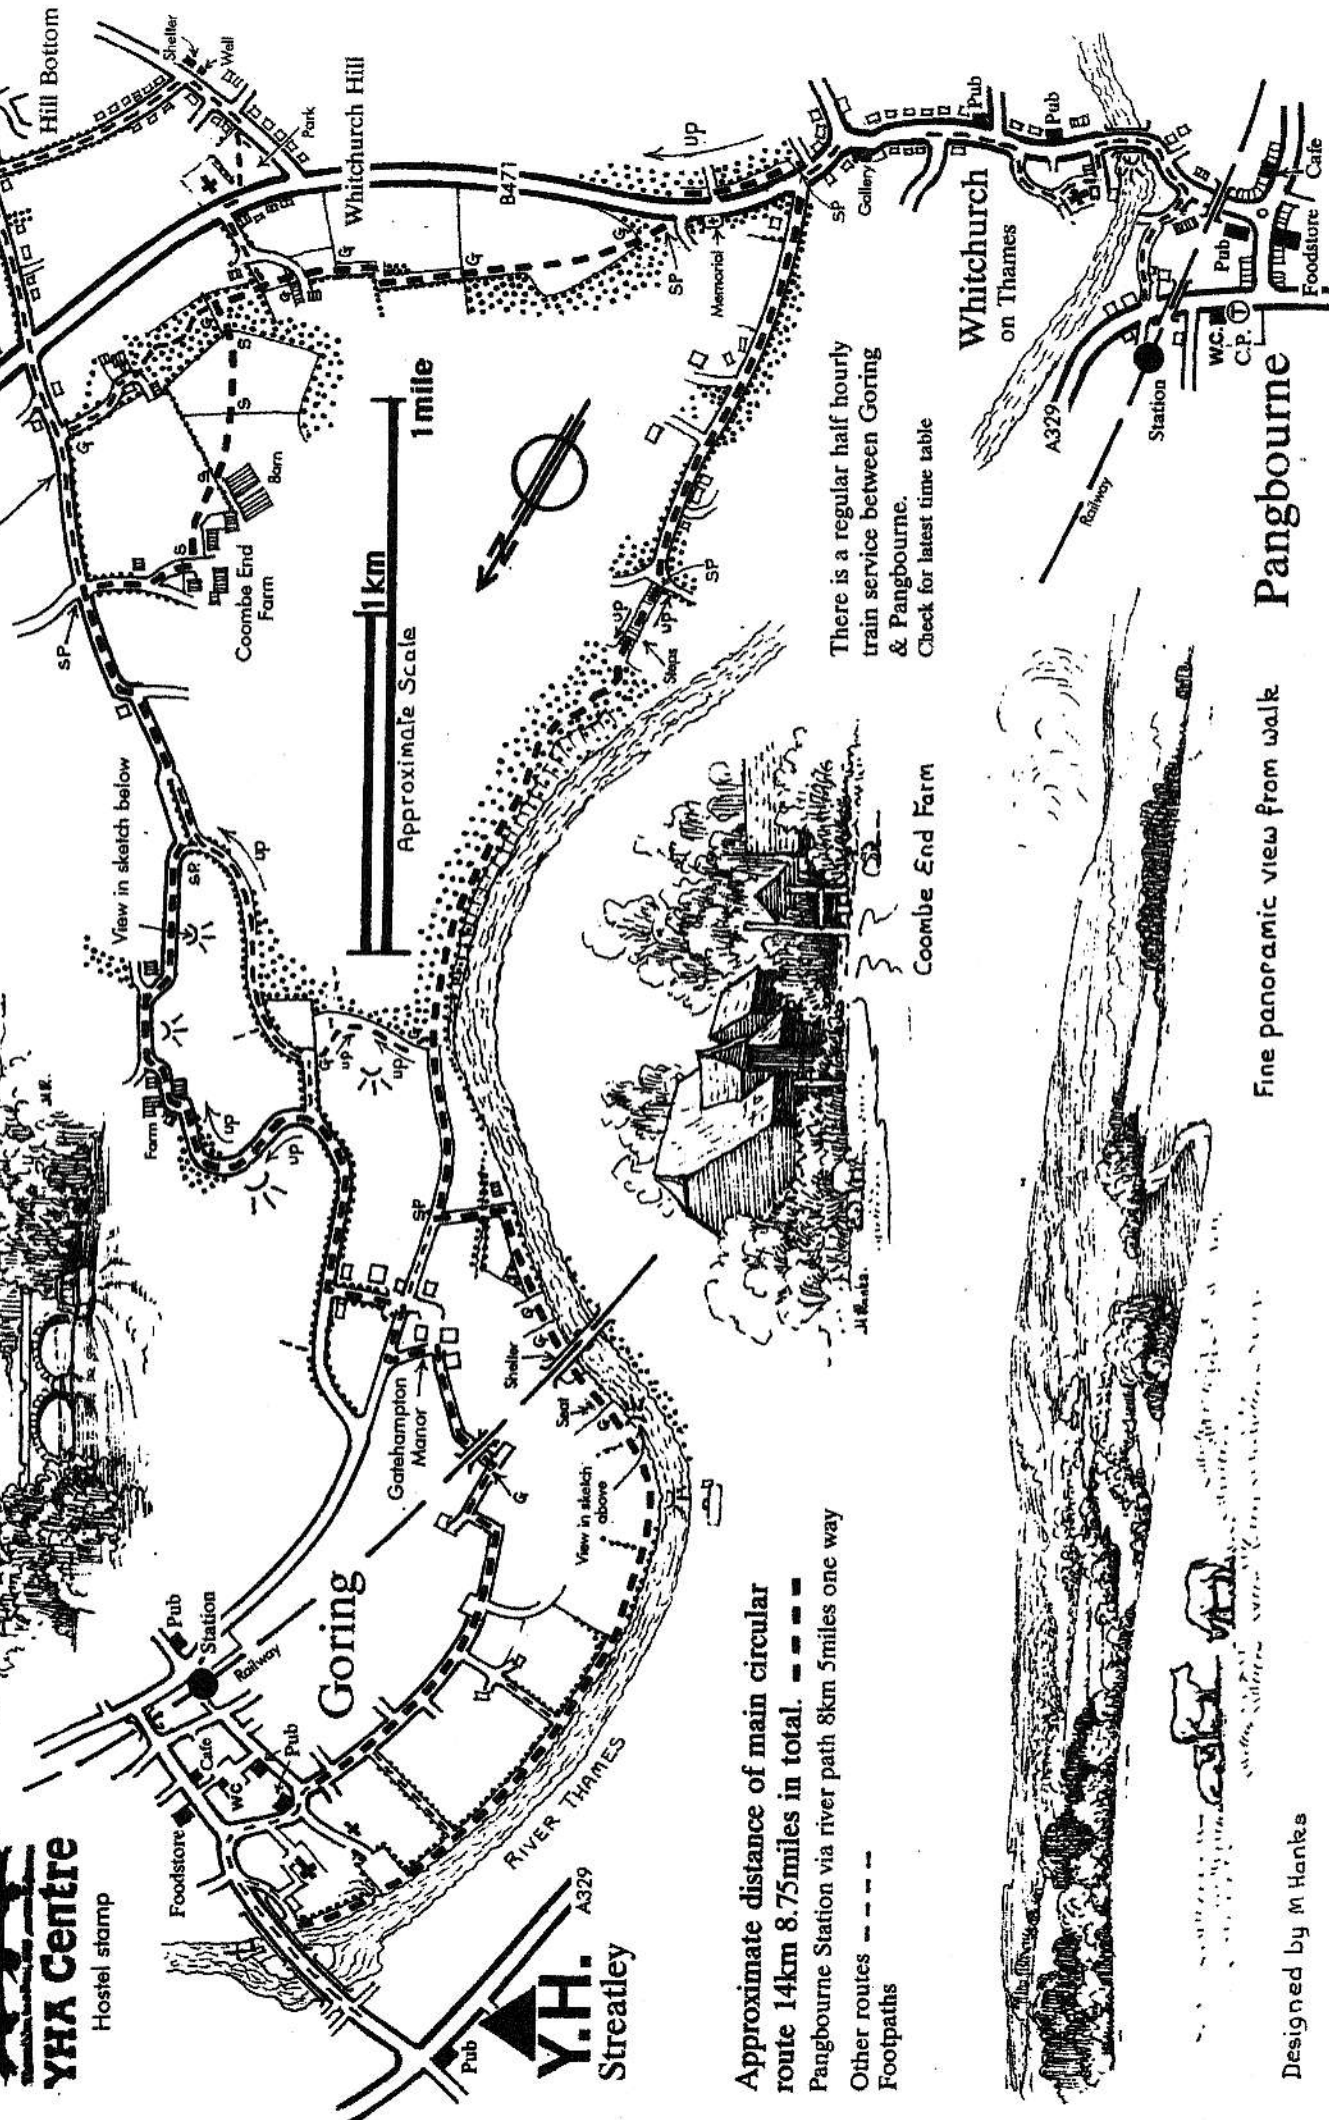

The Sun Inn Pub
 Tel 01189 842260

Add on an extra 3km 1.75miles for walk to Sun Inn and on to join main route - - -

Approximate distance of main circular route 14km 8.75miles in total. - - - - Pangbourne Station via river path 8km 5miles one way
 Other routes - - - - Footpaths

There is a regular half hourly train service between Goring & Pangbourne. Check for latest time table

Coombe End Farm

Fine panoramic view from walk