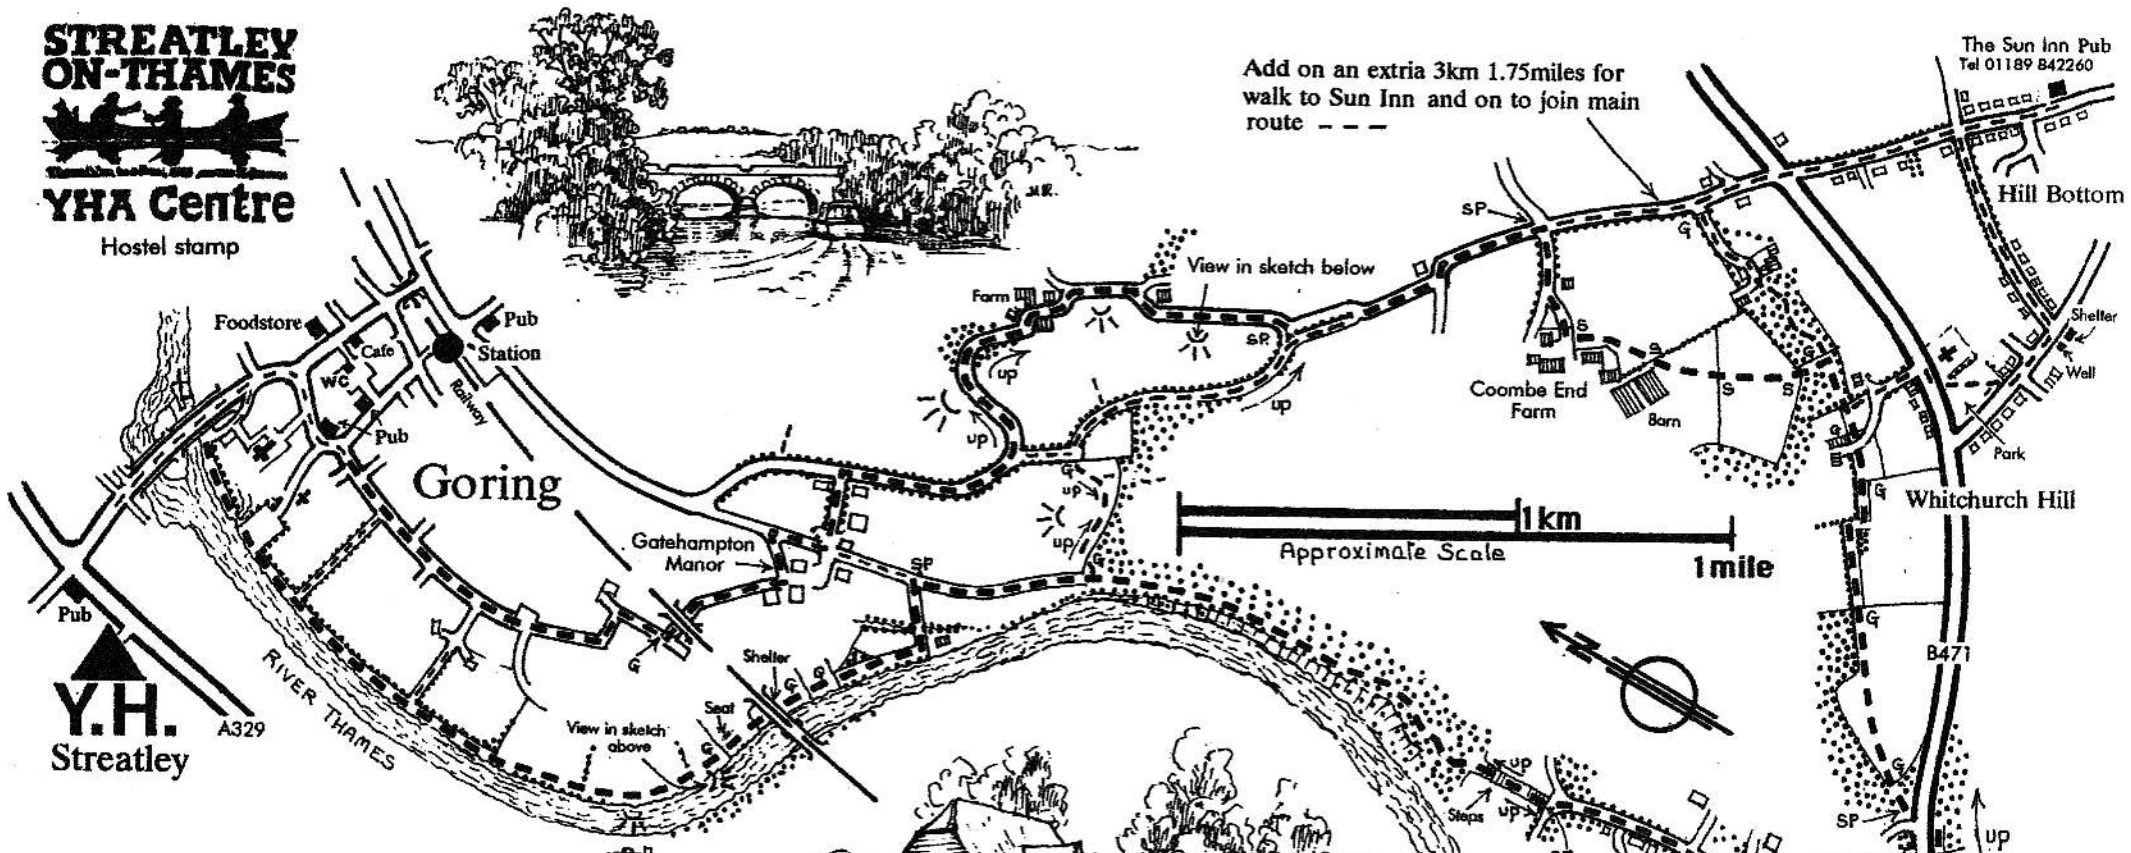

## YHA Centre

Hostel stamp

Add on an extra 3km 1.75miles for walk to Sun Inn and on to join main route - - -

The Sun Inn Pub  
Tel 01189 842260

**Y.H.**  
Streatley

A329

Approximate distance of main circular route 14km 8.75miles in total. - - - -

Pangbourne Station via river path 8km 5miles one way

Other routes - - - -  
Footpaths

Coombe End Farm

There is a regular half hourly train service between Goring & Pangbourne. Check for latest time table

Fine panoramic view from walk